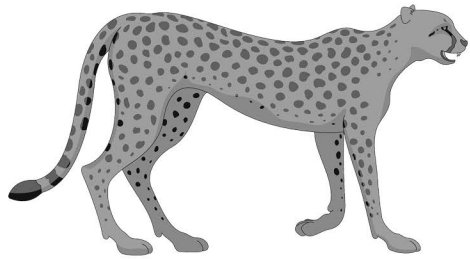

Animals Compare & Contrast Mini-Passages Answer Key

Cheetahs & Leopards	Donkeys & Mules	Geckos & Lizards	Penguins & Puffins	Sea Lions & Seals	Tortoises & Turtles
1) A 2) B 3) D 4) C	1) B 2) D 3) A 4) D	1) C 2) B 3) A 4) D	1) B 2) A 3) D 4) A	1) D 2) C 3) B 4) A	1) B 2) C 3) D 4) B

Name _____ KEY _____

Cheetahs

Leopards

purr & growl
hunt during day
eat prey in tall grass
run in small packs
taller
small heads
round faces
slender bodies
deep chest
narrow waists
long legs
tan fur with black spots
exposed claws
faster & lighter
runs up to 75 mph

Same
spotted
wild cats
carnivores

roar
classified as big cats
hunt at night
eat prey in trees
hunt alone
big heads
broad faces
powerful jaws
shorter legs & tails
yellow fur with black spots inside rosettes
retractable claws
runs up to 36 mph

live mainly in water
webbed feet
excellent swimmers
flat, streamlined bodies
omnivores
also eat fish, worms
& insects
leatherback sea
turtle is the largest