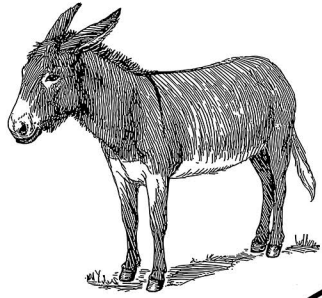

Animals Compare & Contrast Mini-Passages Answer Key

Cheetahs & Leopards	Donkeys & Mules	Geckos & Lizards	Penguins & Puffins	Sea Lions & Seals	Tortoises & Turtles
1) A 2) B 3) D 4) C	1) B 2) D 3) A 4) D	1) C 2) B 3) A 4) D	1) B 2) A 3) D 4) A	1) D 2) C 3) B 4) A	1) B 2) C 3) D 4) B

Name _____ KEY _____

Cheetahs

Leopards

purr & growl
hunt during day
eat prey in tall grass
run in small packs
taller
small heads
round faces
slender bodies
deep chest
narrow waists
long legs
tan fur with black spots
exposed claws
faster & lighter
runs up to 75 mph

Same
spotted
wild cats
carnivores

roar
classified as big cats
hunt at night
eat prey in trees
hunt alone
big heads
broad faces
powerful jaws
shorter legs & tails
yellow fur with black spots inside rosettes
retractable claws
runs up to 36 mph

Name _____ KEY

Donkeys

Mules

Same

coarse hair
flatter backs
smaller hooves
thin tails
dark stripe along back
dark stripe across shoulders
hee-haws
smaller than mules
carry less weight

horse family
long ears
make sounds
working animals
carry heavy loads
sure-footed
very smart
eat plants
live 30 years +