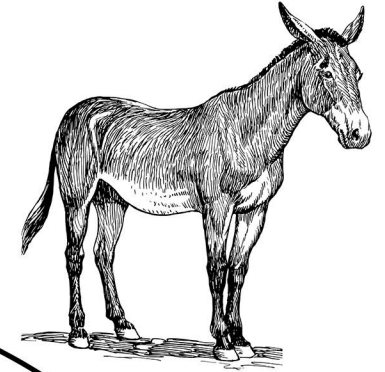

Animals Compare & Contrast Mini-Passages Answer Key

Cheetahs & Leopards	Donkeys & Mules	Geckos & Lizards	Penguins & Puffins	Sea Lions & Seals	Tortoises & Turtles
1) A 2) B 3) D 4) C	1) B 2) D 3) A 4) D	1) C 2) B 3) A 4) D	1) B 2) A 3) D 4) A	1) D 2) C 3) B 4) A	1) B 2) C 3) D 4) B

Name _____ KEY _____

Cheetahs

Leopards

purr & growl
hunt during day
eat prey in tall grass
run in small packs
taller
small heads
round faces
slender bodies
deep chest
narrow waists
long legs
tan fur with black spots
exposed claws
faster & lighter
runs up to 75 mph

Same
spotted
wild cats
carnivores

roar
classified as big cats
hunt at night
eat prey in trees
hunt alone
big heads
broad faces
powerful jaws
shorter legs & tails
yellow fur with black spots inside rosettes
retractable claws
runs up to 36 mph

Name _____ KEY

Donkeys

Mules

Same

coarse hair
flatter backs
smaller hooves
thin tails
dark stripe along back
dark stripe across shoulders
hee-haws
smaller than mules
carry less weight

horse family
long ears
make sounds
working animals
carry heavy loads
sure-footed
very smart
eat plants
live 30 years +